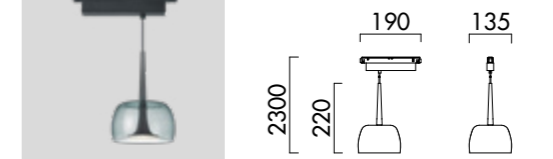

Ausstrahlwinkel verstellbar 15-45° | adjustable beam angle 15-45°

				A	B
15/2152.22	PONT Strahler | PONT spot	mattschwarz | matt black	10W, B 930 | N 405 lm	190 mm	25 mm
15/2152.28	PONT Strahler | PONT spot	mattschwarz-mattgold | matt black-matt gold	10W, B 930 | N 405 lm	190 mm	25 mm

höhenverstellbar | adjustable height

				A	B
16/2153.22	FLUTE Pendel | FLUTE pendant	mattschwarz | matt black	6W, B 680 | N 440 lm	190 mm	160 mm
16/2153.22/5284	FLUTE Pendel | FLUTE pendant	Glas klar | Glass clear	6W, B 680 | N 440 lm	190 mm	160 mm
16/2153.22/5285	FLUTE Pendel | FLUTE pendant	Glas grau | Glass gray	6W, B 680 | N 440 lm	190 mm	160 mm